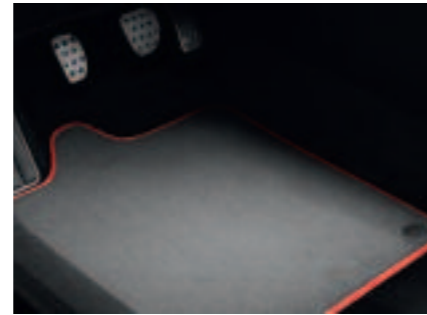

LIFE ON-BOARD

MAT

■ 100% compatible with the original predispositions ■ Made to measure, the mats provide stylish protection for the interior of the vehicle ■ The version with red twin-binding is matches the Laguna Coupé body kit