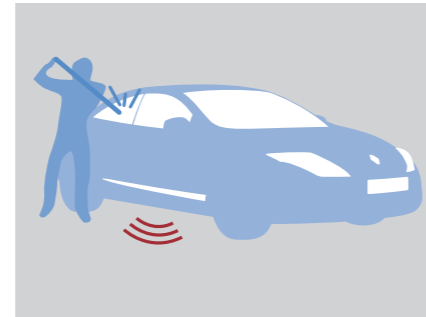

ALARM

- Low-consumption, economical alarm ■ Volumetric protection by ultrasound
- Perimetric protection by contact ■ Active high-power self-powered siren
- Original or emergency personal code (PIN) ■ Door-locking control when activated ■ Lights flash when activated/deactivated

Designation	Reference	LT
For LH drive and RH drive versions	77 11 424 997	0.9 h
Optional inclinometer	77 11 424 116	0.2 h

4-SENSOR FRONT PARKING AID

- Complete detection at the front of your vehicle by means of 4 built-in sensors
- Distance between the vehicle and the obstacle indicated by an intermittent audible signal
- The sensors can be painted the same colour as the vehicle ■ System can be deactivated

Reference	77 11 238 161
LT	2.7 h

MOUNTING FOR EXTINGUISHER

- Allows a 1-kg extinguisher to be fitted in the passenger compartment ■ Fastened by means of original predispositions

Reference	77 11 423 280
LT	0.2 h